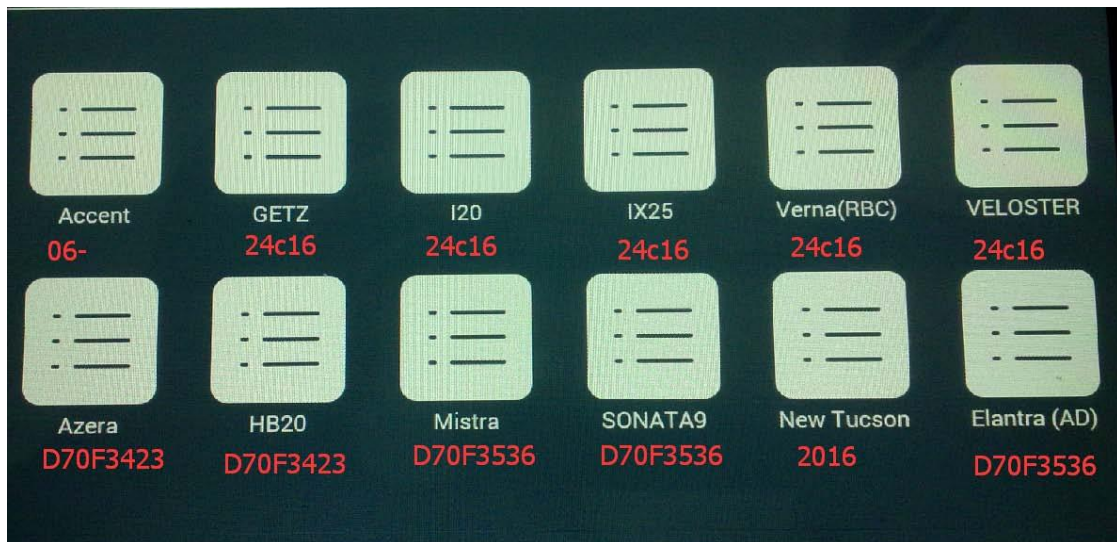

11. Kia coverage: K5 (24c16, D70F3423, D70F3536), Ceed (24c16,D70F3423), Magentis (Optima) 24C16, Rio (24C16 2015), Sorento (2007-), Soul (24C16), Sportage (2008-), Sportage (Sportage R) 24C16, D70F3423, D70F3536, K4 D70F3536, KX5 D70F3536.