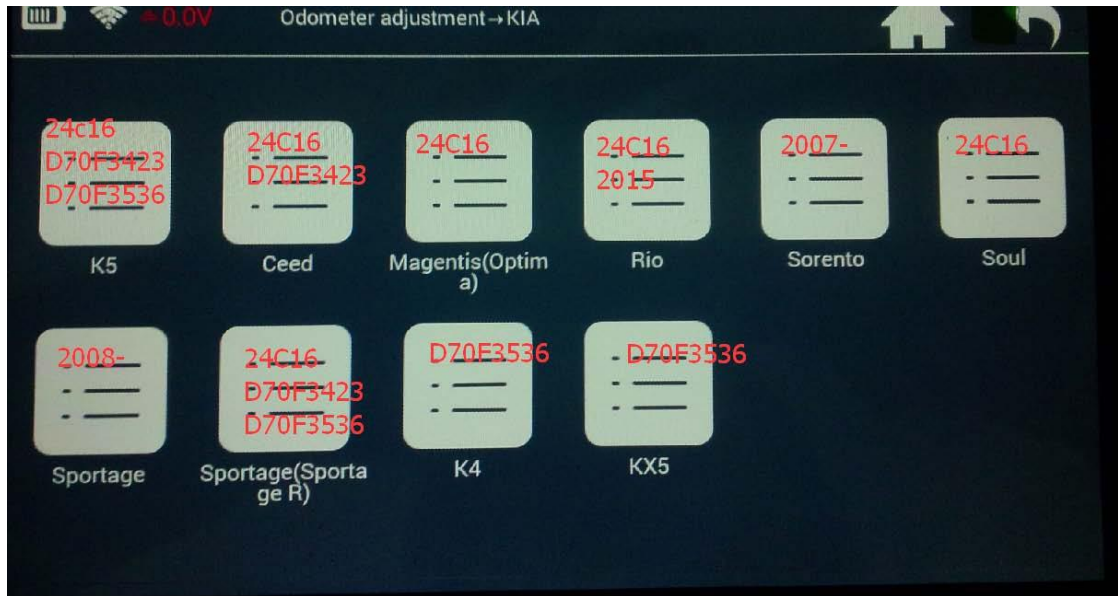

More to be upgraded...

Thanks.