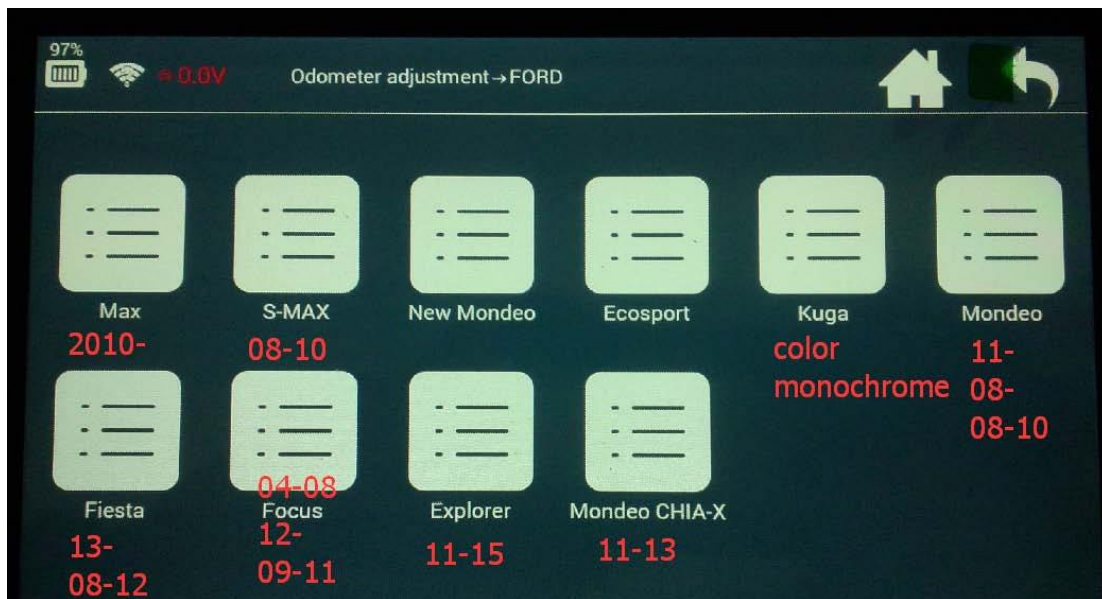

Here we go one by one.

1. Tab "VW", get option: IMMO4, Phaeton, IMMO2 & IMMO3.

Tab "IMMO 4", have options: NEC 24C32, NEC 95320, 2013 NEC 24C64, NEC 24C64, 2013 NEC+24C64 color screen, 9S12XHZ512, CDC + 24C32 and 2012 NEC+24C64 color screen.

2. Tab "Prosche", you get options : Cayenne 2010- panamera 2010- 918 2015

3. Tab "Ford" and you get options: Max (2010 -), S-Max (08-10), New Mondeo, Ecosport, Kuga (Color monochrome), Mondeo (11-, 08-, 08-10), Fiesta (13-, 08-12), Focus (04-08, 12-, 09-11), Explorer (11-15), Mondeo Chia-X (11-13).