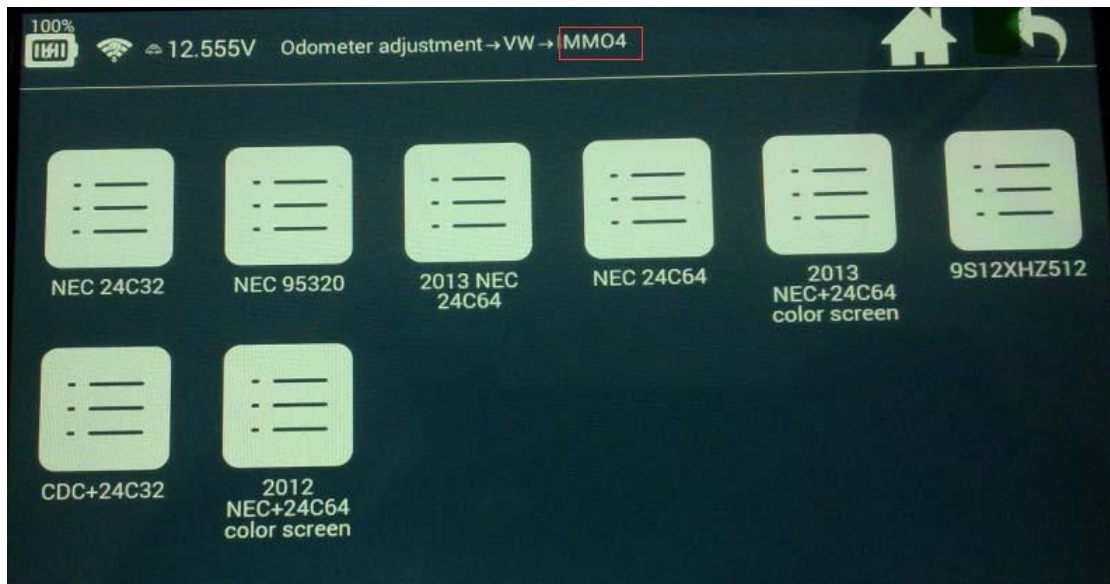

Here we go one by one.

1. Tab "VW", get option: IMMO4, Phaeton, IMMO2 & IMMO3.

Tab "IMMO 4", have options: NEC 24C32, NEC 95320, 2013 NEC 24C64, NEC 24C64, 2013 NEC+24C64 color screen, 9S12XHZ512, CDC + 24C32 and 2012 NEC+24C64 color screen.