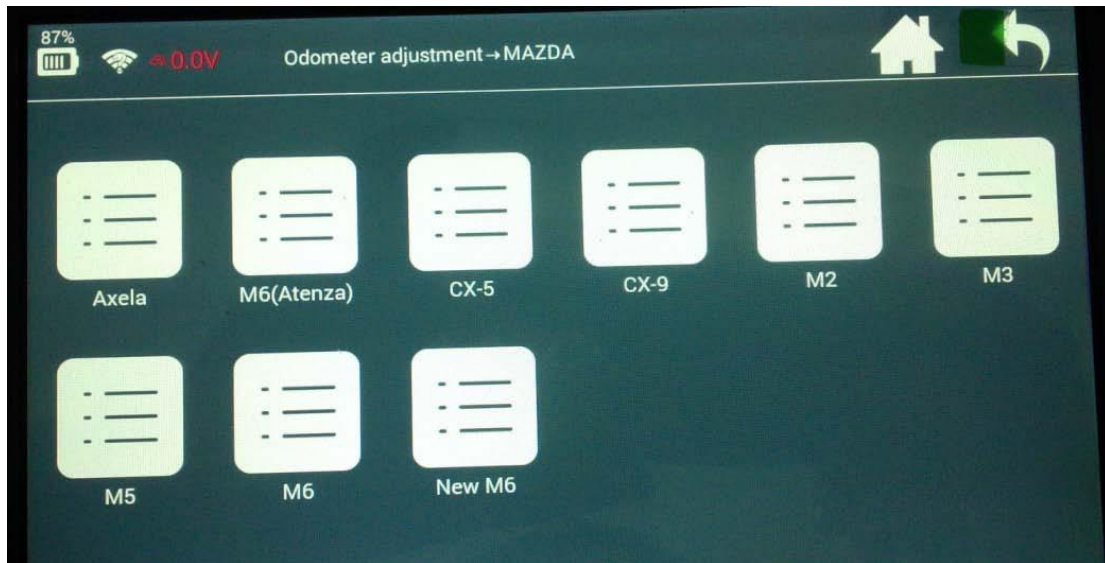

7. Audi coverage: a6L -2009

8. Renault coverage: type1

9. Hummer coverage: h2 2007-

10. HYUNDAI coverage: Accent (06-), Getz (24c16), I20 (24c16), IX25 (24C16), Verna (RBC) 24c16, Veloster ((24C16), Azera (D70F3423), HB20 (D70F3423), Mistra (D70F3536), Sonata9 (D70F3536), New Tucsom (2016), Elantra (AD) D70F3536.